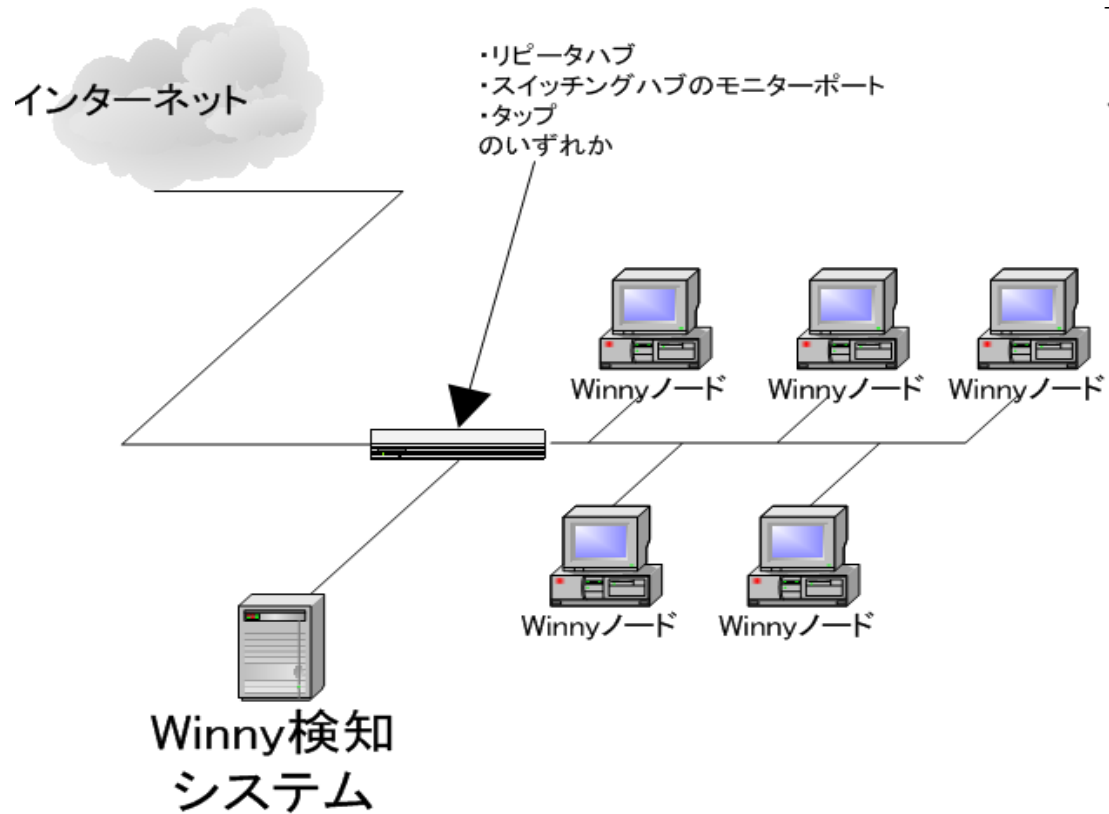

Winny検知システム